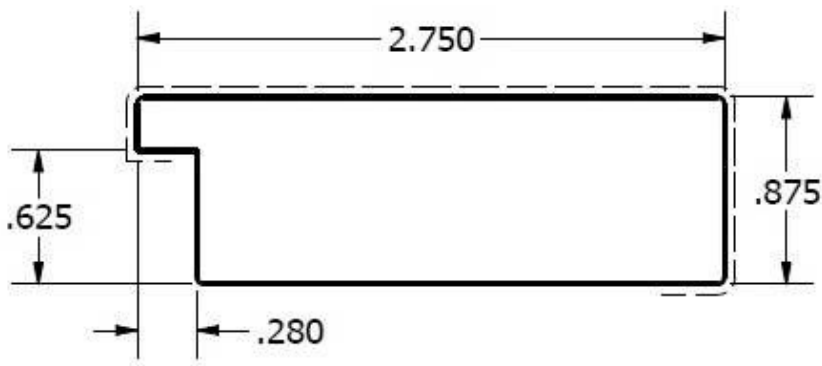

SPECIFICATION SHEET
BLACK

ITEM NUMBER

91579

2404-83564-963

FINISH DESCRIPTION

Super Matte Black - 60963

8 ml Polyester Wrap

SUBSTRATE

FJ Poplar

STYLE

Contemporary

WRAP SIZE - 4.563"

BLACK

OVERALL SIZE

Height: .875"

Width: 2.75"

Length: 100"